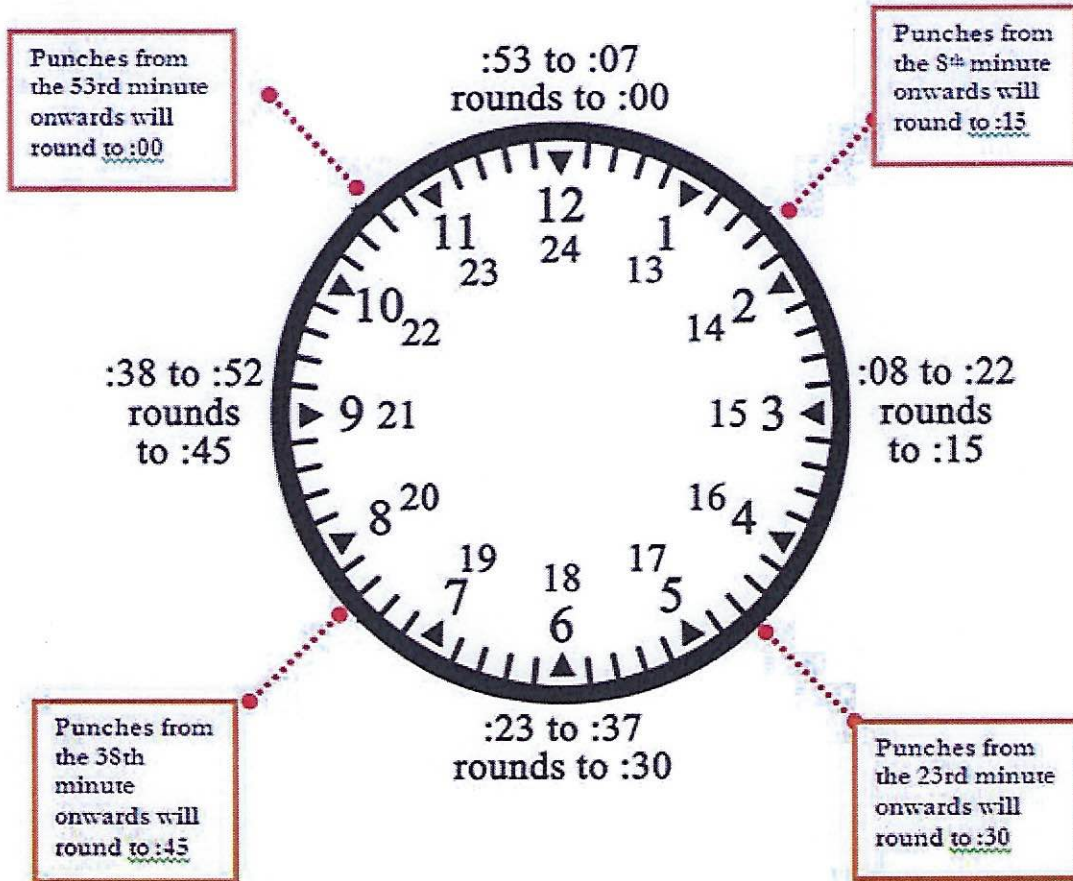

Time/Data Input Tables

Rounding Clock

Punch Rounding

All transactions will be rounded to the nearest quarter hour – see clock below.

Dignity Health.
T.E.A.M.