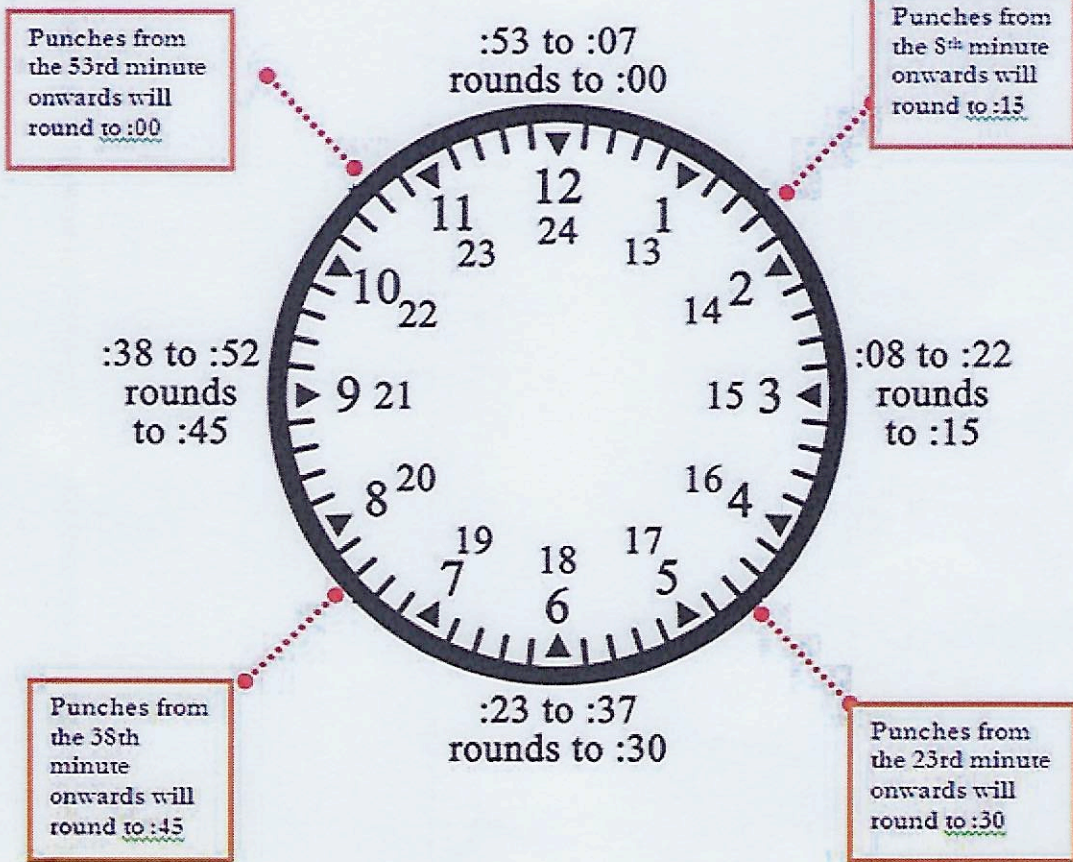

# Time/Data Input Tables

## Rounding Clock

### Punch Rounding

All transactions will be rounded to the nearest quarter hour – see clock below.

Dignity Health.  
T.E.A.M.